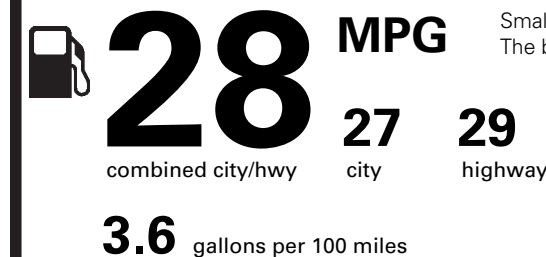

NO CHARGE
NO CHARGE

PRICE INFORMATION

BASE PRICE	\$23,450.00
TOTAL OPTIONS/OTHER	
TOTAL VEHICLE & OPTIONS/OTHER	23,450.00
DESTINATION & DELIVERY	1,245.00

EPA DOT Fuel Economy and Environment

Gasoline Vehicle

Fuel Economy

Small SUVs range from 16 to 120 MPG. The best vehicle rates 136 MPGe.

You save **\$250**

in fuel costs over 5 years compared to the average new vehicle.

Annual fuel cost **\$1,450**

Fuel Economy & Greenhouse Gas Rating (tailpipe only) Smog Rating (tailpipe only)